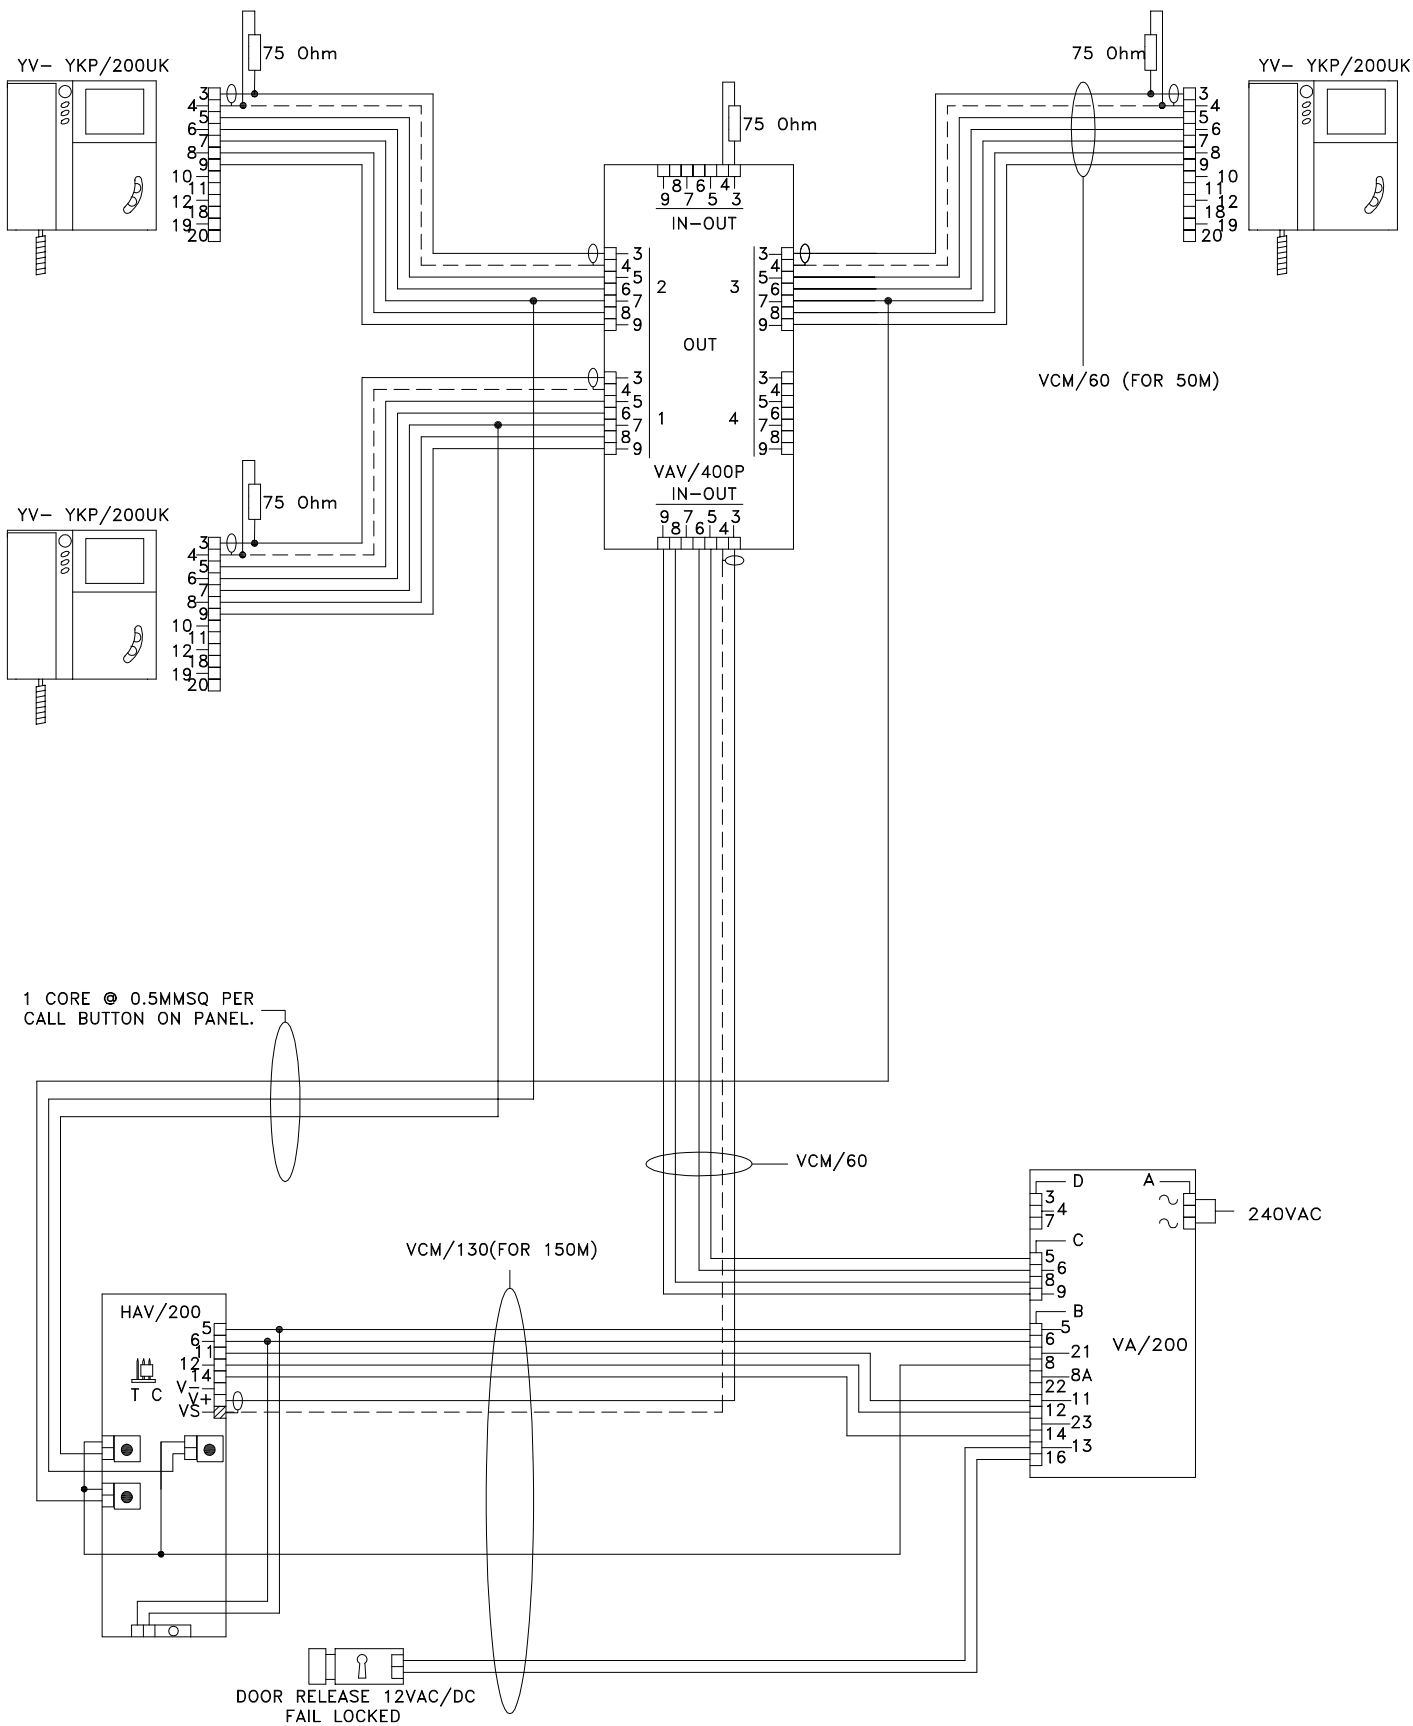

NOTE; CABLE EQUIVALENTS

NOTE:
THIS DRAWING INDICATES AND ASSUMES THE USE OF
BPT COMPOSITE CABLES OR A SUITABLE EQUIVALENT.

VCM/130 = RG59 COAX + 4 CORES @ 1.0MMSQ + 8 CORES @ 0.5MMSQ
VCM/60 = RG59 COAX + 2 CORES @ 1.0MMSQ + 3 CORES @ 0.5MMSQ

ENSURE ALL ADDITIONAL CONNECTIONS ARE
A MINIMUM OF 0.5MM CSA PER CORE.

BPT (UK) LTD.
HERTS. ENGLAND

PREPARED FOR
INSTALLER INFORMATION

DATE: 07/09/04 DRAWN:RC

REVISED:

DRAWING TITLE:

3 BUTTON TARGHA VIDEO ENTRY PANEL
CALLING 3 LYNEA MONITORS

DRAWING No: B-3T1Y3L